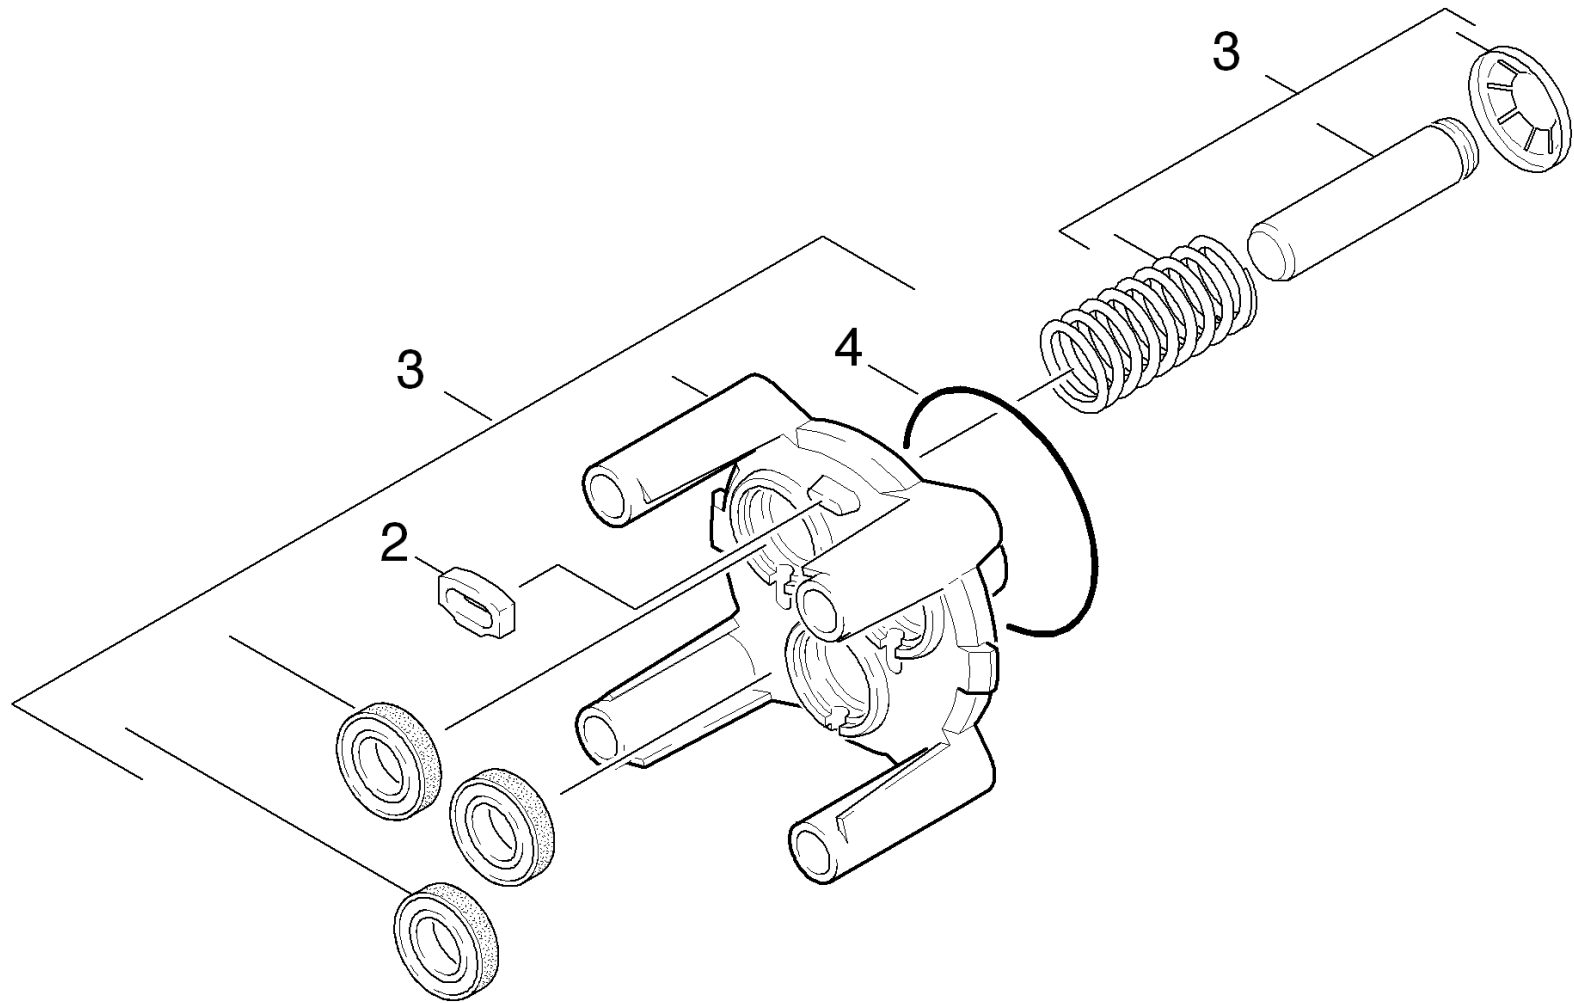

3.0 MOTOR

4.0 Accessories

4.1 TRIGGER GUN

4.2 Jet pipe

4.3 Surface cleaner

1.0 Housing

1.0 Housing

POS	DESCRIPTION ADDITIONAL INFORMATIONS	PART NO	QTY.	FROM SER.NR.	UP TO SER. NR.
1	Housing pair with wheels Ersatz K2.26M	97501790	1		
2	K2.26M handle	97602600	1		
3	Cable complete with multi-connector	97500720	1		
4	Cover for handle K2.26M	97602550	1		
5	Wheel K2.900	55152730	2		
6	Srew 4x22	90861730	12		

2.0 PUMP SET

2.1 CYLINDER HEAD

2.2 Thrust guidance

2.1 CYLINDER HEAD

2.1 CYLINDER HEAD

POS	DESCRIPTION ADDITIONAL INFORMATIONS	PART NO	QTY.	FROM SER.NR.	UP TO SER. NR.
1	Manifold complete replacement K2.26*	97501760	1		
2	Form seal	90814220	1		
3	Cylinder head complete Spare Part	97601970	1		
4	Inlet fitting cpl +SV	97501770	1		
5	CLAMP	90391480	2		
6	Cylinder head screw M8x65 -8.8-A2E ISO4	73061510	4		
7	Filter cleaning agents W107/207	90119110	1		
8	Nipple chemistry complete (CEN)	97500580	1		
9	Outlet fitting upright (9.036-703)	97602090	1		

2.2 Thrust guidance

2.2 Thrust guidance

POS	DESCRIPTION ADDITIONAL INFORMATIONS	PART NO	QTY.	FROM SER.NR.	UP TO SER. NR.
2	SPACER	90480710	1		
3	Thrust guidance replacement complete (CE	97500780	1		
4	O-Ring seal 60x2,5 -NBR 80	63633390	1		