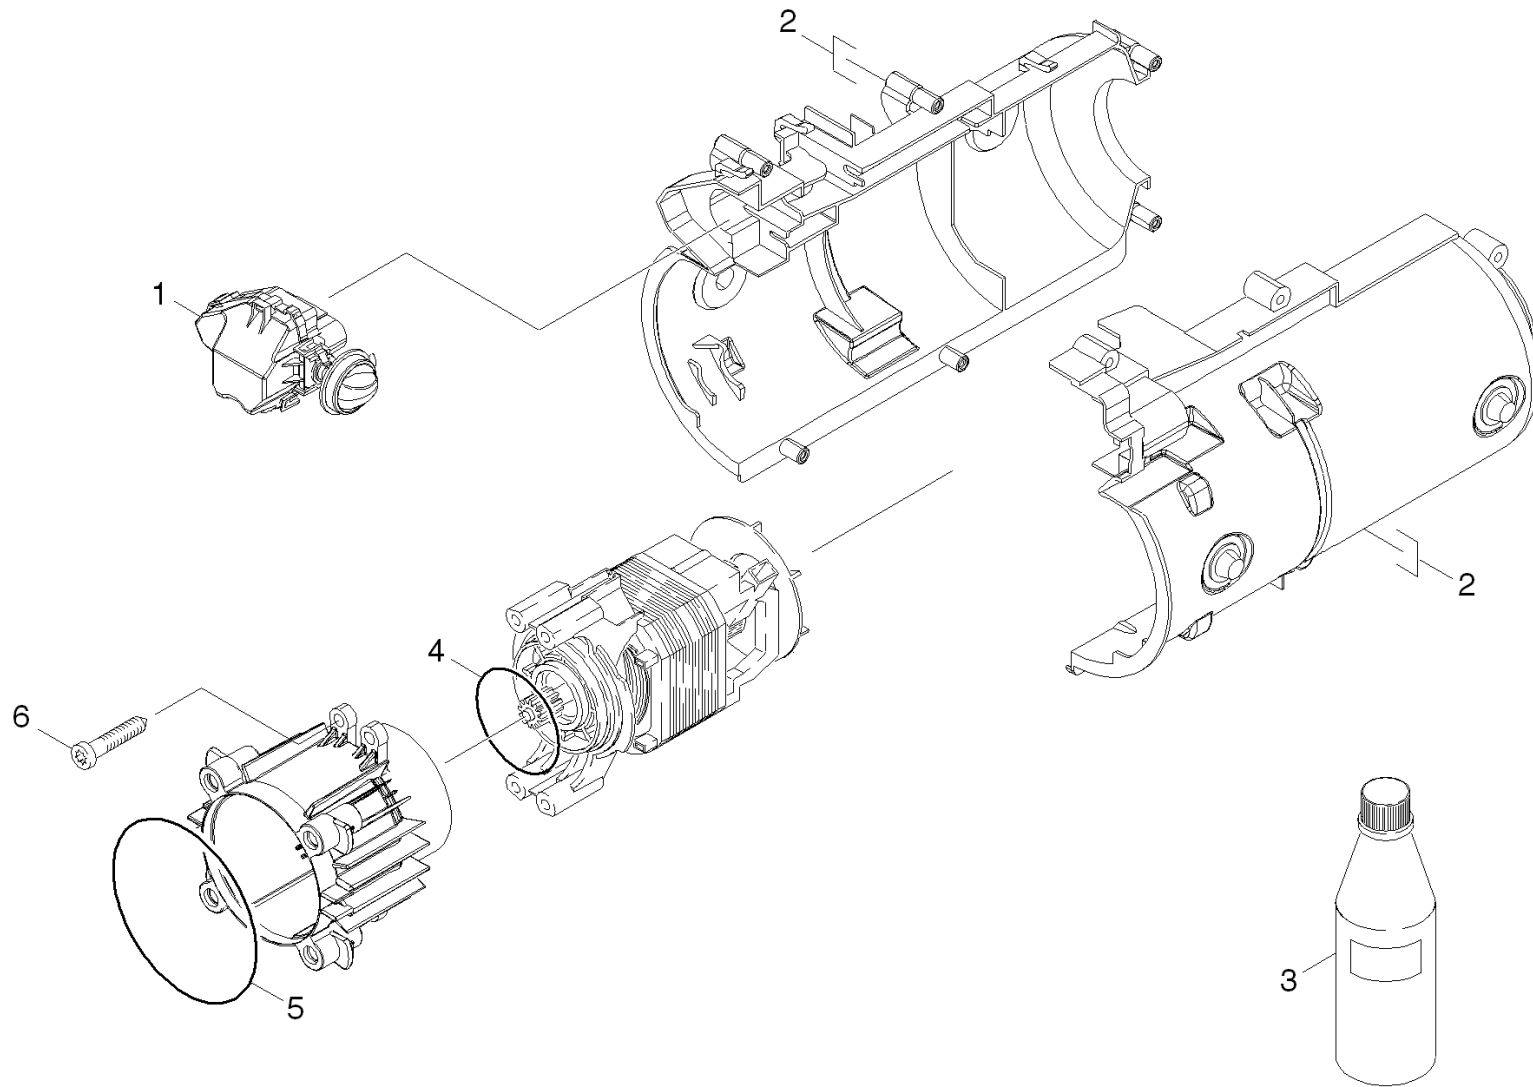

3.0 MOTOR

3.0 MOTOR

POS	DESCRIPTION ADDITIONAL INFORMATIONS	PART NO	QTY.	FROM SER.NR.	UP TO SER. NR.
1	Electric box complete replacement K2.26*	97501780	1		
2	Housing motor replacement *(CEN)	97500790	1		
3	ENGINE OIL 1 LTR	62881120	1		
4	O-Ring seal 50 x 2,2 NBR 80	63633400	1		
5	O-Ring seal 60x2,5 -NBR 80	63633390	1		
6	Screw 5x26,4	63032600	4