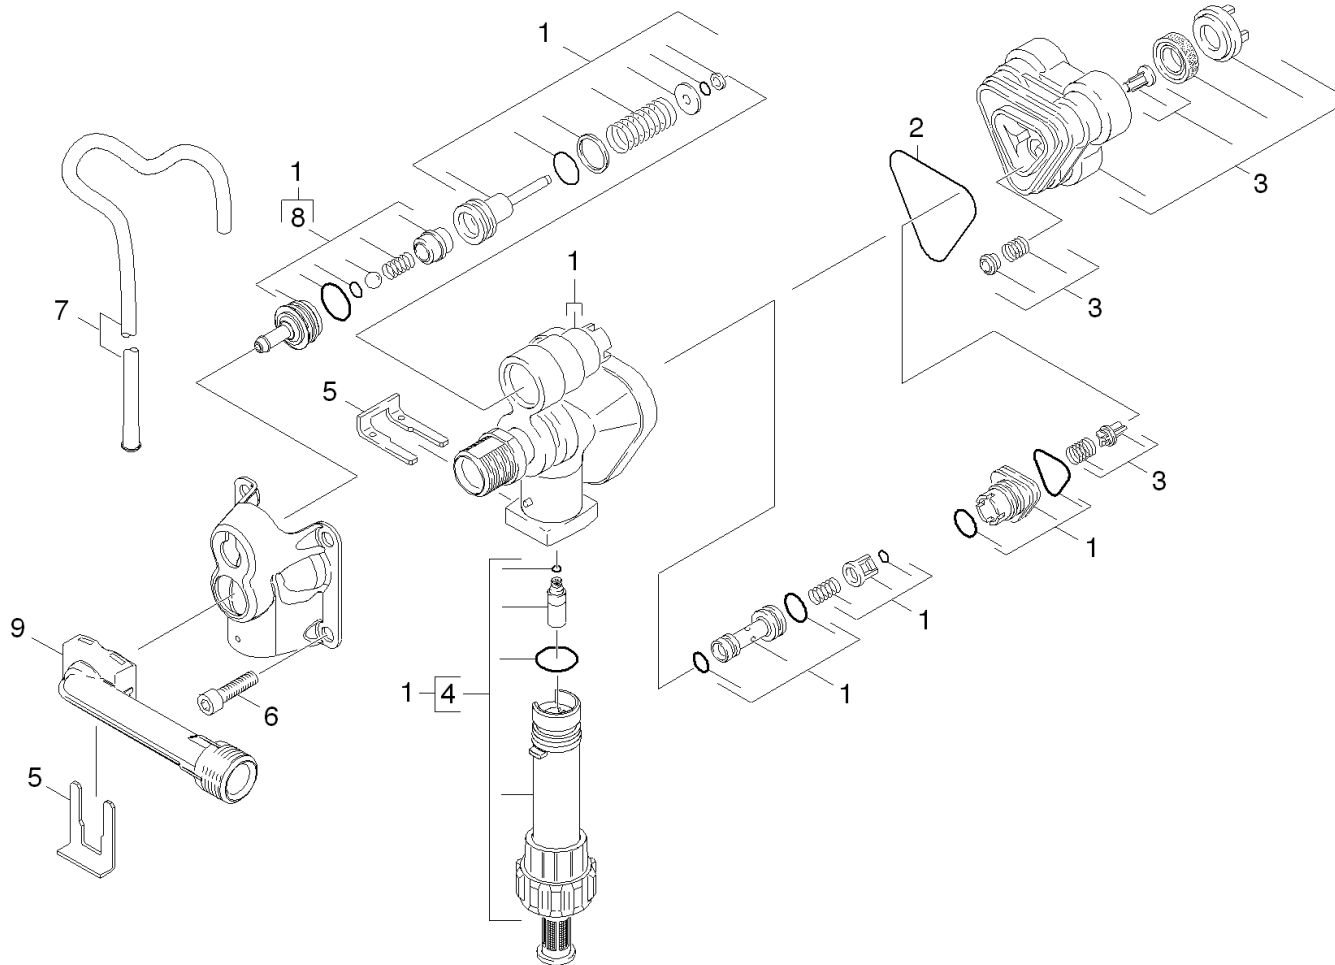

Spare parts list

(16016020) K 2.26M

(16016030) K 2.26M+T50

CONTENT LIST

1.0 Housing

2.0 PUMP SET

2.1 CYLINDER HEAD

2.2 Thrust guidance

3.0 MOTOR

4.0 Accessories

4.1 TRIGGER GUN

4.2 Jet pipe

4.3 Surface cleaner

1.0 Housing

1.0 Housing

POS	DESCRIPTION ADDITIONAL INFORMATIONS	PART NO	QTY.	FROM SER.NR.	UP TO SER. NR.
1	Housing pair with wheels Ersatz K2.26M	97501790	1		
2	K2.26M handle	97602600	1		
3	Cable complete with multi-connector	97500720	1		
4	Cover for handle K2.26M	97602550	1		
5	Wheel K2.900	55152730	2		
6	Srew 4x22	90861730	12		

2.0 PUMP SET

2.1 CYLINDER HEAD

2.2 Thrust guidance

2.1 CYLINDER HEAD

2.1 CYLINDER HEAD

POS	DESCRIPTION ADDITIONAL INFORMATIONS	PART NO	QTY.	FROM SER.NR.	UP TO SER. NR.
1	Manifold complete replacement K2.26*	97501760	1		
2	Form seal	90814220	1		
3	Cylinder head complete Spare Part	97601970	1		
4	Inlet fitting cpl +SV	97501770	1		
5	CLAMP	90391480	2		
6	Cylinder head screw M8x65 -8.8-A2E ISO4	73061510	4		
7	Filter cleaning agents W107/207	90119110	1		
8	Nipple chemistry complete (CEN)	97500580	1		
9	Outlet fitting upright (9.036-703)	97602090	1		

4.3 Surface cleaner

POS	DESCRIPTION ADDITIONAL INFORMATIONS	PART NO	QTY.	FROM SER.NR.	UP TO SER. NR.
1	GASKET	26407290	1		
2	NUT	53112140	2		
3	Jet pipe T 50	47605870	1		
4	Pressure spring	53324640	2		
5	SEALING SET	28839990	1		
7	Screw 4x 12 -10.9-R2R (In6Rd)	73031060	3		
8	SPARE PARTS SET GRÅ, T-RACER	26407270	1		
9	Spare parts set rotor T 50	28845300	1		
10	Strip brush complete T 50	63699780	1		