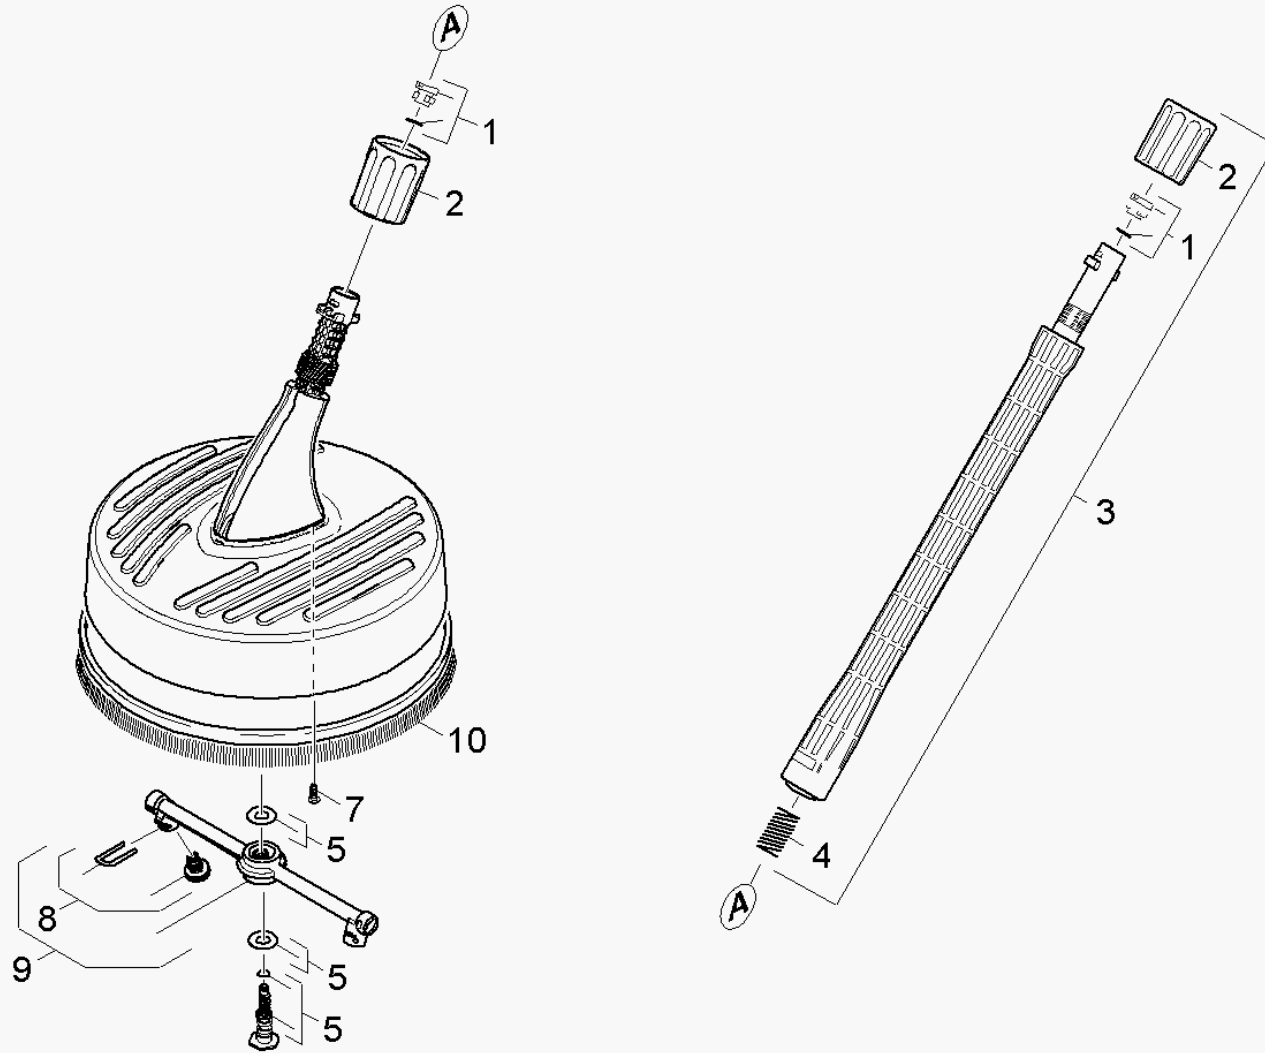

2.0 PUMP SET

2.1 CYLINDER HEAD

2.2 Thrust guidance

2.1 CYLINDER HEAD

2.1 CYLINDER HEAD

POS	DESCRIPTION ADDITIONAL INFORMATIONS	PART NO	QTY.	FROM SER.NR.	UP TO SER. NR.
1	Manifold complete replacement K2.26*	97501760	1		
2	Form seal	90814220	1		
3	Cylinder head complete Spare Part	97601970	1		
4	Inlet fitting cpl +SV	97501770	1		
5	CLAMP	90391480	2		
6	Cylinder head screw M8x65 -8.8-A2E ISO4	73061510	4		
7	Filter cleaning agents W107/207	90119110	1		
8	Nipple chemistry complete (CEN)	97500580	1		
9	Outlet fitting upright (9.036-703)	97602090	1		

4.0 Accessories

- 4.1 TRIGGER GUN
- 4.2 Jet pipe
- 4.3 Surface cleaner

4.1 TRIGGER GUN

4.1 TRIGGER GUN

POS	DESCRIPTION ADDITIONAL INFORMATIONS	PART NO	QTY.	FROM SER.NR.	UP TO SER. NR.
1	PISTOL	47753310	1		
2	High pressure hose neutrally 6/11MPa 40G	63902610	1		
3	O RING SET HD 555	28801540	1		
4	O-Ring seal 6,75x1,78 NBR 70	63624980	1		

4.3 Surface cleaner

POS	DESCRIPTION ADDITIONAL INFORMATIONS	PART NO	QTY.	FROM SER.NR.	UP TO SER. NR.
1	GASKET	26407290	1		
2	NUT	53112140	2		
3	Jet pipe T 50	47605870	1		
4	Pressure spring	53324640	2		
5	SEALING SET	28839990	1		
7	Screw 4x 12 -10.9-R2R (In6Rd)	73031060	3		
8	SPARE PARTS SET GRÅ, T-RACER	26407270	1		
9	Spare parts set rotor T 50	28845300	1		
10	Strip brush complete T 50	63699780	1		