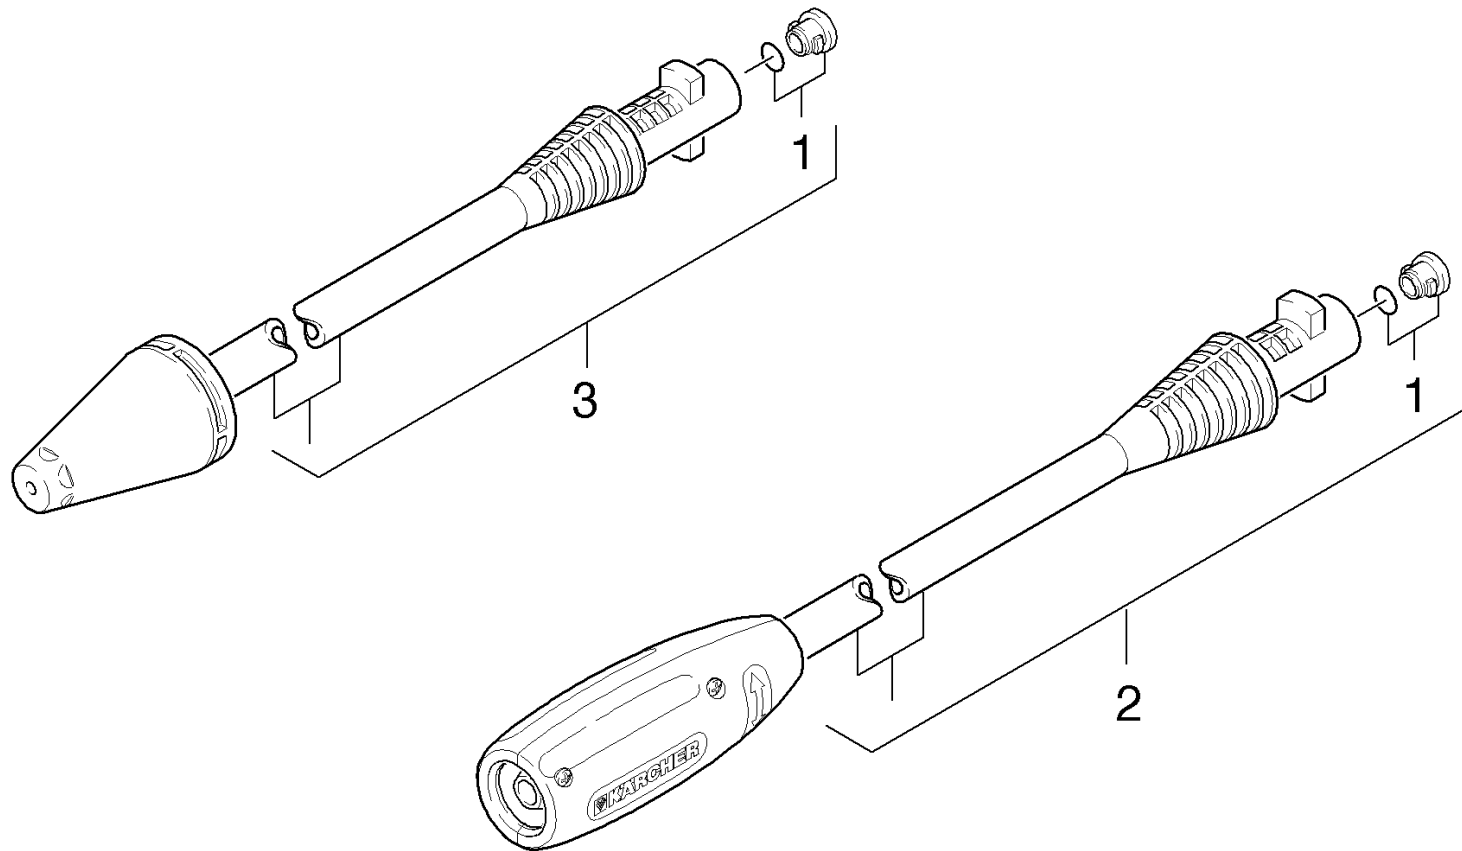

4.2 Jet pipe

4.2 Jet pipe

POS	DESCRIPTION ADDITIONAL INFORMATIONS	PART NO	QTY.	FROM SER.NR.	UP TO SER. NR.
1	GASKET	26407290	1		
2	VPS K2 026	47605200	1		
3	ROTARY NOZZLE	47639910	1