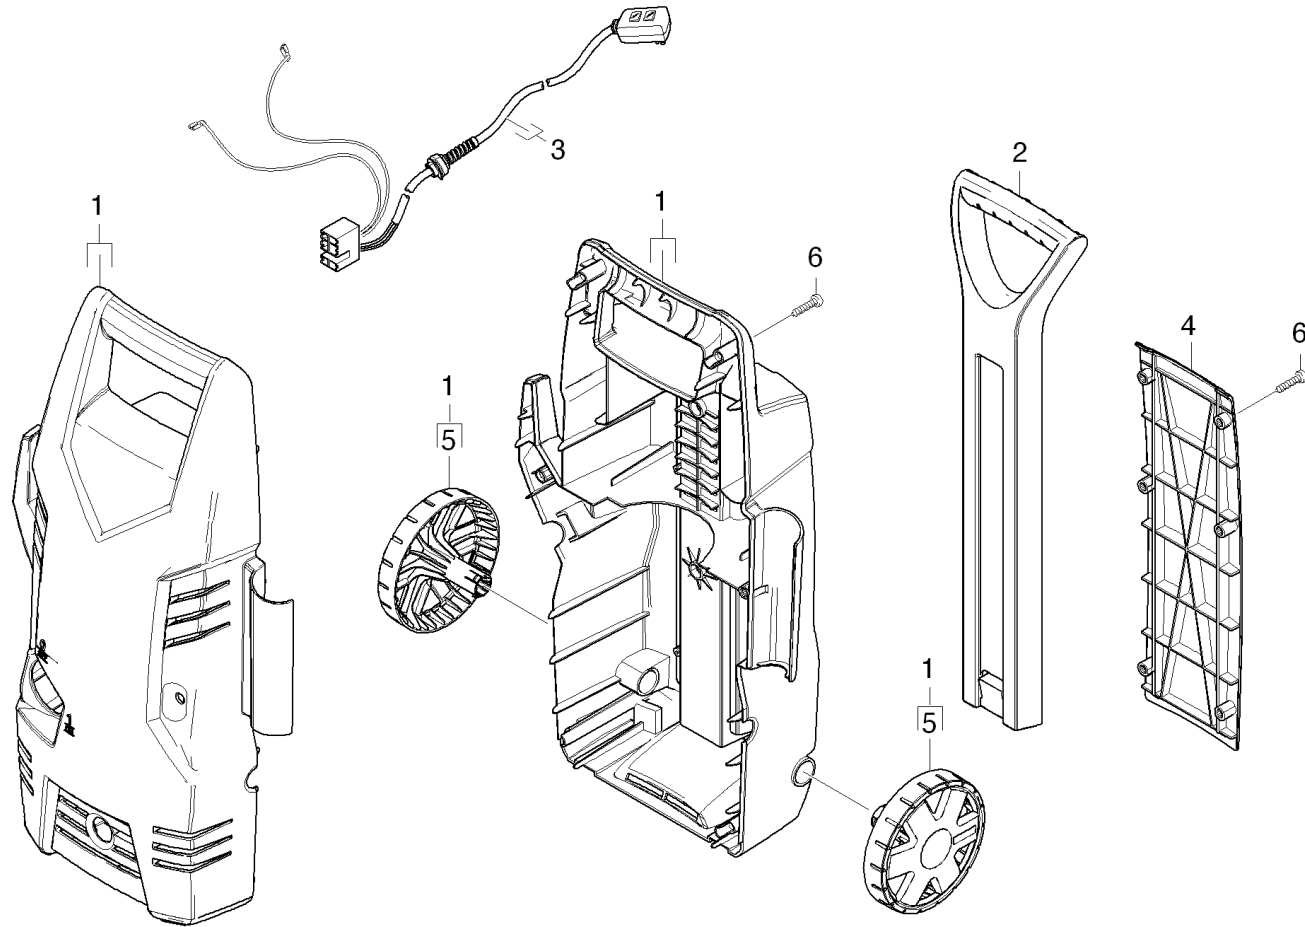

Spare parts list

(16016020) K 2.26M

(16016030) K 2.26M+T50

CONTENT LIST

1.0 Housing

2.0 PUMP SET

2.1 CYLINDER HEAD

2.2 Thrust guidance

3.0 MOTOR

4.0 Accessories

4.1 TRIGGER GUN

4.2 Jet pipe

4.3 Surface cleaner

1.0 Housing

1.0 Housing

POS	DESCRIPTION ADDITIONAL INFORMATIONS	PART NO	QTY.	FROM SER.NR.	UP TO SER. NR.
1	Housing pair with wheels Ersatz K2.26M	97501790	1		
2	K2.26M handle	97602600	1		
3	Cable complete with multi-connector	97500720	1		
4	Cover for handle K2.26M	97602550	1		
5	Wheel K2.900	55152730	2		
6	Srew 4x22	90861730	12		

2.0 PUMP SET

2.1 CYLINDER HEAD

2.2 Thrust guidance

2.1 CYLINDER HEAD

2.1 CYLINDER HEAD

POS	DESCRIPTION ADDITIONAL INFORMATIONS	PART NO	QTY.	FROM SER.NR.	UP TO SER. NR.
1	Manifold complete replacement K2.26*	97501760	1		
2	Form seal	90814220	1		
3	Cylinder head complete Spare Part	97601970	1		
4	Inlet fitting cpl +SV	97501770	1		
5	CLAMP	90391480	2		
6	Cylinder head screw M8x65 -8.8-A2E ISO4	73061510	4		
7	Filter cleaning agents W107/207	90119110	1		
8	Nipple chemistry complete (CEN)	97500580	1		
9	Outlet fitting upright (9.036-703)	97602090	1		