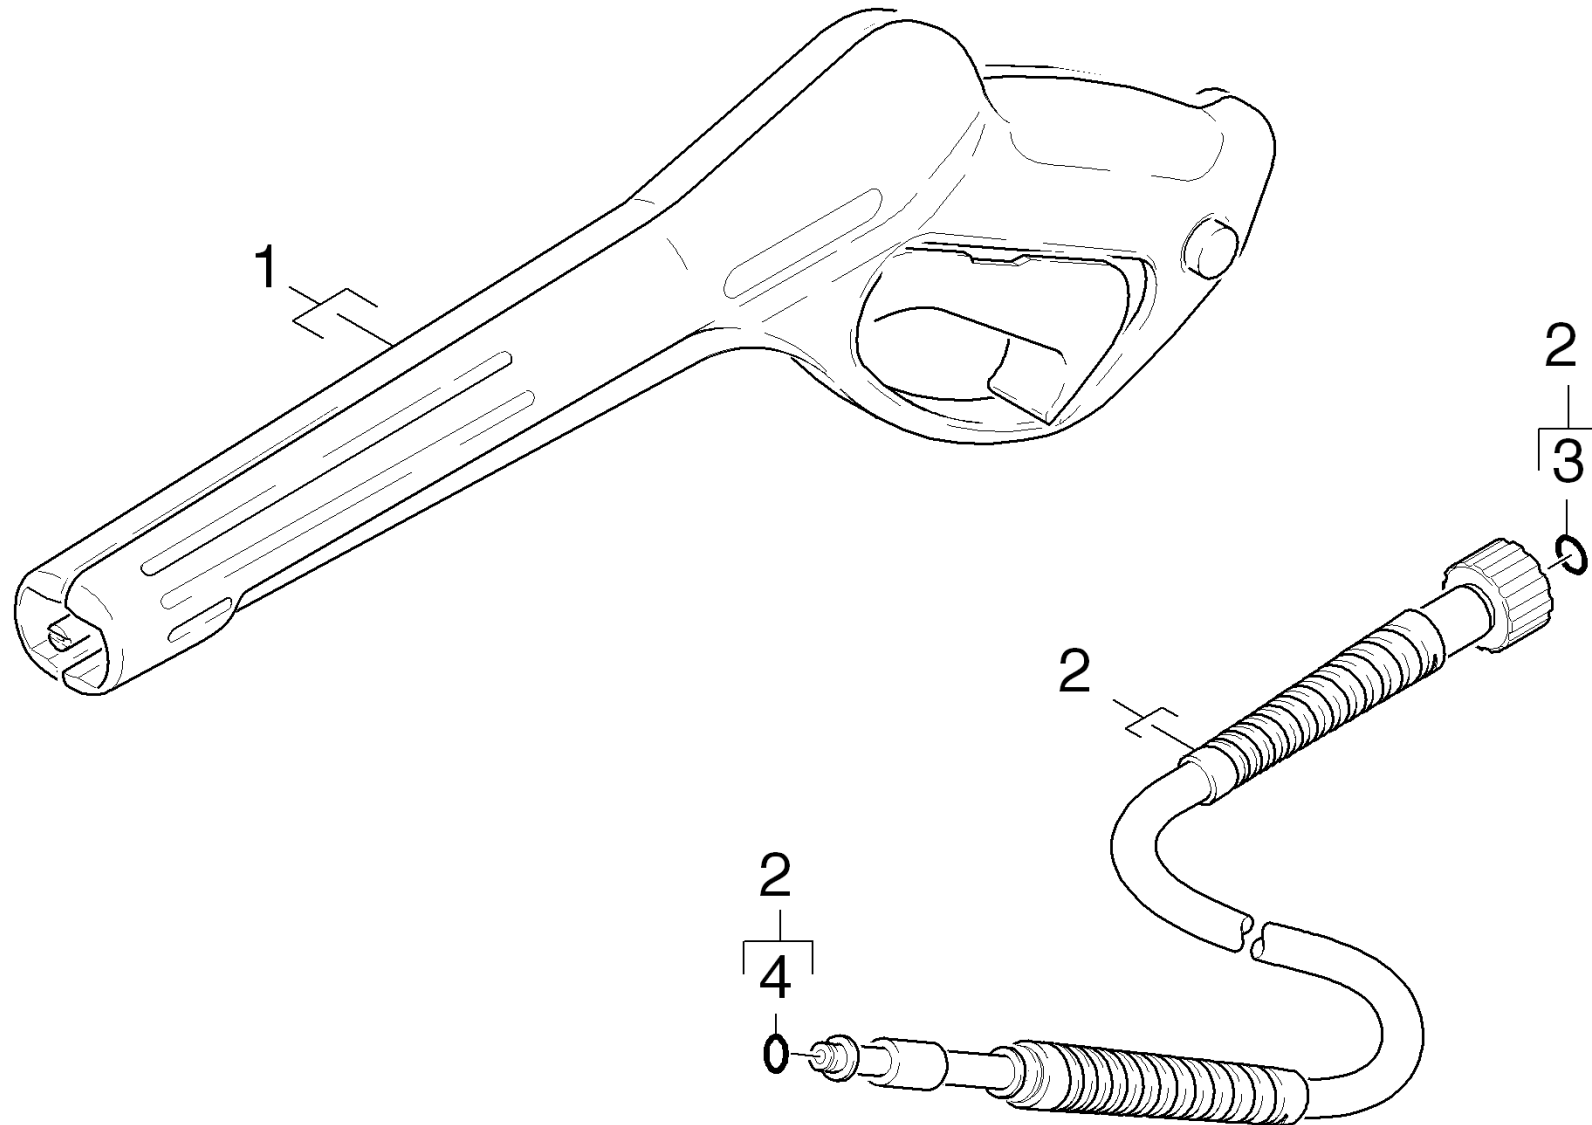

4.1 TRIGGER GUN

4.1 TRIGGER GUN

POS	DESCRIPTION ADDITIONAL INFORMATIONS	PART NO	QTY.	FROM SER.NR.	UP TO SER. NR.
1	PISTOL	47753310	1		
2	High pressure hose neutrally 6/11MPa 40G	63902610	1		
3	O RING SET HD 555	28801540	1		
4	O-Ring seal 6,75x1,78 NBR 70	63624980	1